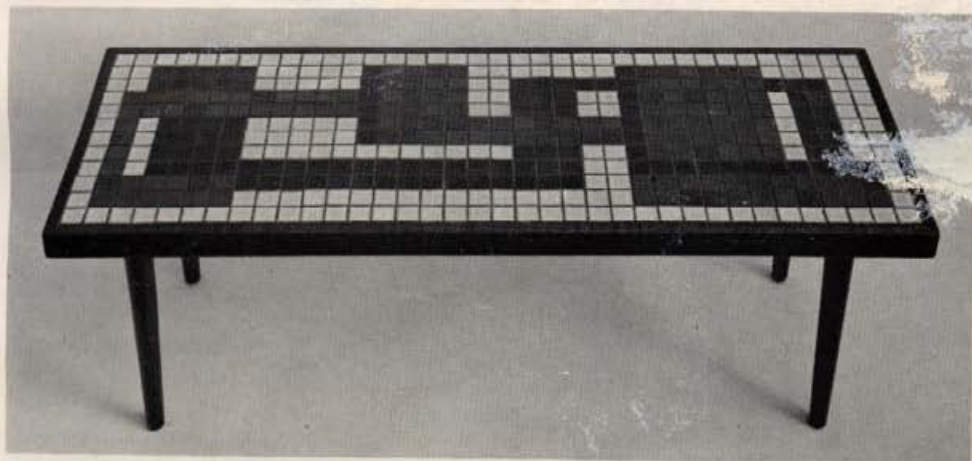

TTB30—Grouping of Three Chow Tables—Brass

17 3/4" x 17 3/4" — 16" height — Brass Tips
 Glaze 30 dark brown
 Retail \$74.80 each — Grouping \$224.40

TTB64 Brass—Long Coffee Table
 17 $\frac{3}{4}$ " x 71 $\frac{1}{2}$ "—16" height
 Glaze 64—matte light green
 Retail \$172.30

TTB ROUND BRASS TABLES — SCHEDULE G

$\frac{1}{8}$ " x 1" molding with $\frac{3}{4}$ " Brass Tips

Diameter	Height		Plain	Design or Variegated
	18"	3-legged stool	69.80	73.80
	20"	small lamp	108.00	115.60
21 $\frac{3}{4}$ "	20"	lamp	127.50	137.50
31 $\frac{1}{2}$ "	16"	small coffee	146.30	159.10
5 $\frac{1}{4}$ "	16"	coffee	172.30	188.30
35 $\frac{1}{4}$ "	28"	card	184.30	200.30
42 $\frac{3}{4}$ "	16"	large coffee	232.00	255.20
47 $\frac{3}{4}$ "	16"	4' coffee (6 legs)	297.00	326.60
54"	16"	4'6" coffee (6 legs)	371.00	409.40
60 $\frac{1}{4}$ "	16"	4' coffee (6 legs)	436.00	482.40

TTB28 Brass Round Coffee Table
 35 $\frac{1}{2}$ " diameter—16" height—Brass Tips
 Retail \$270.00 white

TTD
13 $\frac{1}{4}$ x 13 $\frac{1}{4}$
16
17 $\frac{1}{4}$

TT511/A Walnut Table—Special

16 $\frac{1}{2}$ " x 60 $\frac{1}{4}$ "—16" height
Design in 30 dark brown; 32 light brown; 45 black
Retail \$131.60