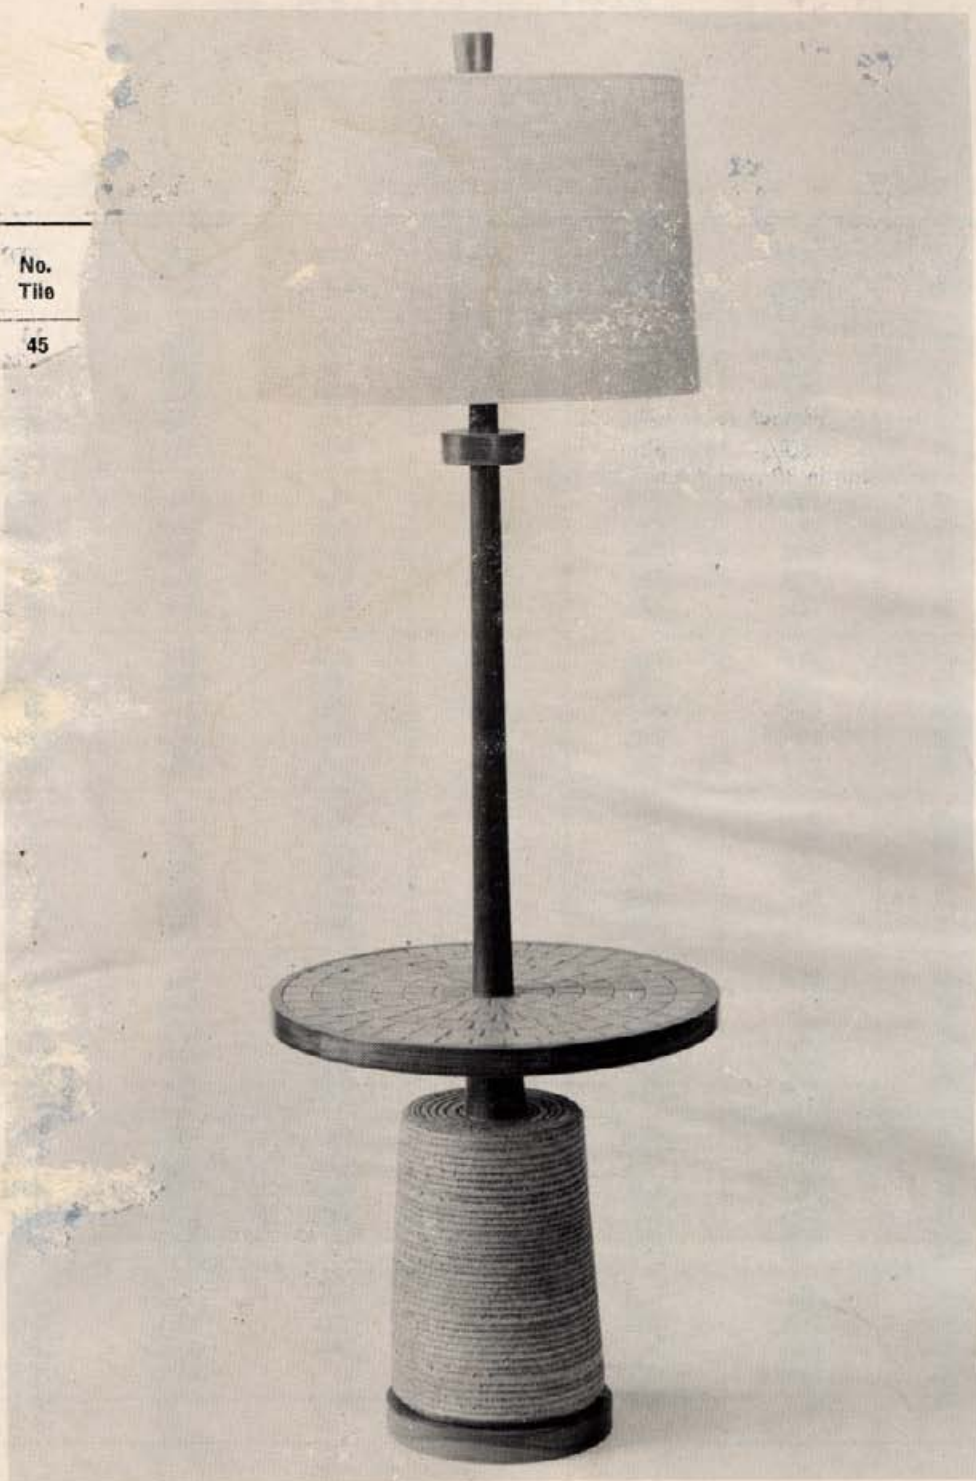

No.
Tile

45

**PI64-35-FT2 Walnut Floor Lamp
with Tile Top Table**
59" height
Glaze 35—textured grey
Retail $95.00

Shade LPN232/B 17-13-18
Natural peasant linen
Retail $12.00
Complete $107.00

For other lamps, please see Stoneware Catalog No. 8