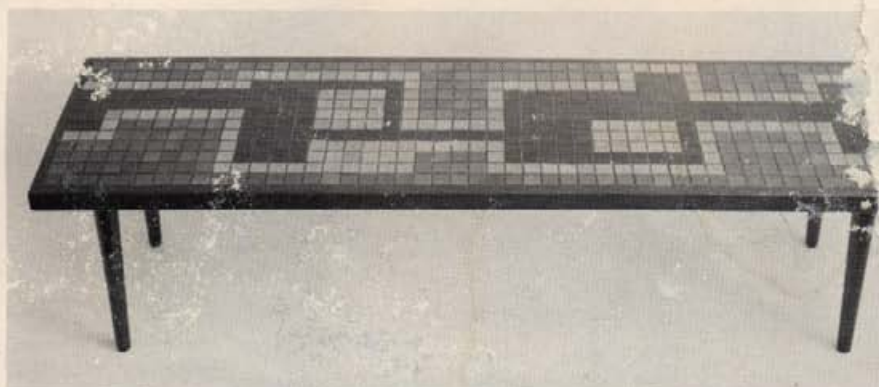

TTD
13 $\frac{1}{4}$ x 13 $\frac{1}{4}$
16
17 $\frac{1}{4}$

TT511/A Walnut Table—Special

16 $\frac{1}{2}$ " x 60 $\frac{1}{4}$ "—16" height
Design in 30 dark brown; 32 light brown; 45 black
Retail $131.60