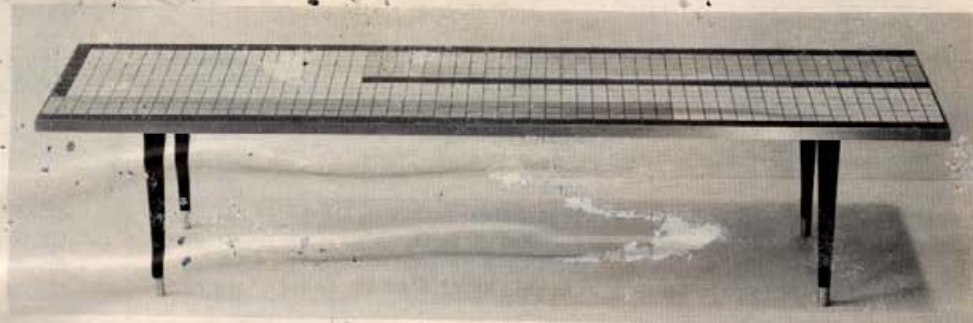

STONEWARE TILE TABLES

Catalog No. 9

MARSHALL STUDIOS, INC.

Veedersburg, Indiana

TTB RECTANGULAR BRASS TABLES — SCHEDULE F

1/8" x 1" molding with 3/4" Brass Tips — Corner detail 3, page 2

Size	Height		Plain	Design or Variegated.
17 3/4" x 17 3/4"		chow	74.80	78.80
17 3/4" x 30 1/4"		end	101.50	108.30
30 1/4" x 30 1/4"	16"	small square coffee	136.50	148.10
30 1/4" x 30 1/4"	20"	corner	140.50	152.10
30 1/4" x 30 1/4"	28"	small card	148.50	160.10
36 1/2" x 36 1/2"	16"	square coffee	186.50	204.10
36 1/2" x 36 1/2"	28"	card	198.50	216.10
42 3/4" x 42 3/4"	16"	medium square coffee	232.00	255.20
47 3/4" x 47 3/4"	16"	large square coffee	284.00	313.60
17 3/4" x 47 3/4"	16"	small coffee	130.00	140.80
17 3/4" x 59"	16"	coffee	149.50	162.70
17 3/4" x 71 1/2"	16"	long coffee	172.30	188.30
17 3/4" x 84"	16"	7' coffee (6 legs)	212.50	231.70
17 3/4" x 95 1/4"	16"	8' coffee (6 legs)	232.00	253.60

TTB5651/A Brass Long Coffee Table

17 3/4" x 71 1/2" — 16" height — Brass Tips — Black Nigrosine Legs
 Design in Glaze 45 matte black; 35 textured grey, 64 light green and
 28 matte white
 Retail \$188.30

TTB30—Grouping of Three Chow Tables—Brass

17 3/4" x 17 3/4" — 16" height — Brass Tips
 Glaze 30 dark brown
 Retail \$74.80 each — Grouping \$224.40

TTB64 Brass—Long Coffee Table
 17 $\frac{3}{4}$ " x 71 $\frac{1}{2}$ "—16" height
 Glaze 64—matte light green
 Retail \$172.30

TTB ROUND BRASS TABLES — SCHEDULE G

$\frac{1}{8}$ " x 1" molding with $\frac{3}{4}$ " Brass Tips

Diameter	Height		Plain	Design or Variegated
	18"	3-legged stool	69.80	73.80
	20"	small lamp	108.00	115.60
21 $\frac{3}{4}$ "	20"	lamp	127.50	137.50
31 $\frac{1}{2}$ "	16"	small coffee	146.30	159.10
5 $\frac{1}{4}$ "	16"	coffee	172.30	188.30
35 $\frac{1}{4}$ "	28"	card	184.30	200.30
42 $\frac{3}{4}$ "	16"	large coffee	232.00	255.20
47 $\frac{3}{4}$ "	16"	4' coffee (6 legs)	297.00	326.60
54"	16"	4'6" coffee (6 legs)	371.00	409.40
60 $\frac{1}{4}$ "	16"	4' coffee (6 legs)	436.00	482.40