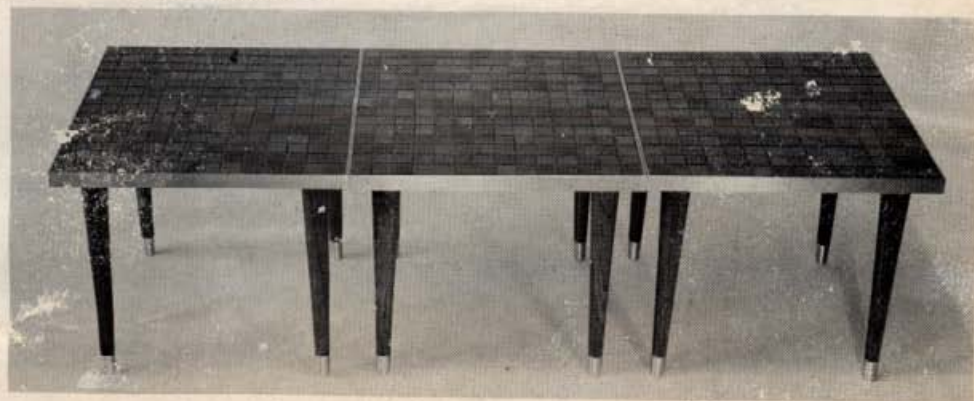

STONEWARE TILE TABLES

Catalog No. 9

MARSHALL STUDIOS, INC.

Veedersburg, Indiana

TTB RECTANGULAR BRASS TABLES — SCHEDULE F

1/8" x 1" molding with 3/4" Brass Tips — Corner detail 3, page 2

Size	Height		Plain	Design or Variegated.
17 3/4" x 17 3/4"		chow	74.80	78.80
17 3/4" x 30 1/4"		end	101.50	108.30
30 1/4" x 30 1/4"	16"	small square coffee	136.50	148.10
30 1/4" x 30 1/4"	20"	corner	140.50	152.10
30 1/4" x 30 1/4"	28"	small card	148.50	160.10
36 1/2" x 36 1/2"	16"	square coffee	186.50	204.10
36 1/2" x 36 1/2"	28"	card	198.50	216.10
42 3/4" x 42 3/4"	16"	medium square coffee	232.00	255.20
47 3/4" x 47 3/4"	16"	large square coffee	284.00	313.60
17 3/4" x 47 3/4"	16"	small coffee	130.00	140.80
17 3/4" x 59"	16"	coffee	149.50	162.70
17 3/4" x 71 1/2"	16"	long coffee	172.30	188.30
17 3/4" x 84"	16"	7' coffee (6 legs)	212.50	231.70
17 3/4" x 95 1/4"	16"	8' coffee (6 legs)	232.00	253.60

TTB5651/A Brass Long Coffee Table

17 3/4" x 71 1/2" — 16" height — Brass Tips — Black Nigrosine Legs
 Design in Glaze 45 matte black; 35 textured grey, 64 light green and
 28 matte white
 Retail \$188.30

TTB30—Grouping of Three Chow Tables—Brass

17 3/4" x 17 3/4" — 16" height — Brass Tips
 Glaze 30 dark brown
 Retail \$74.80 each — Grouping \$224.40

TTB64 Brass—Long Coffee Table
 17 $\frac{3}{4}$ " x 71 $\frac{1}{2}$ "—16" height
 Glaze 64—matte light green
 Retail \$172.30

TTB ROUND BRASS TABLES — SCHEDULE G

$\frac{1}{8}$ " x 1" molding with $\frac{3}{4}$ " Brass Tips

Diameter	Height		Plain	Design or Variegated
	18"	3-legged stool	69.80	73.80
	20"	small lamp	108.00	115.60
21 $\frac{3}{4}$ "	20"	lamp	127.50	137.50
31 $\frac{1}{2}$ "	16"	small coffee	146.30	159.10
5 $\frac{1}{4}$ "	16"	coffee	172.30	188.30
35 $\frac{1}{4}$ "	28"	card	184.30	200.30
42 $\frac{3}{4}$ "	16"	large coffee	232.00	255.20
47 $\frac{3}{4}$ "	16"	4' coffee (6 legs)	297.00	326.60
54"	16"	4'6" coffee (6 legs)	371.00	409.40
60 $\frac{1}{4}$ "	16"	4' coffee (6 legs)	436.00	482.40