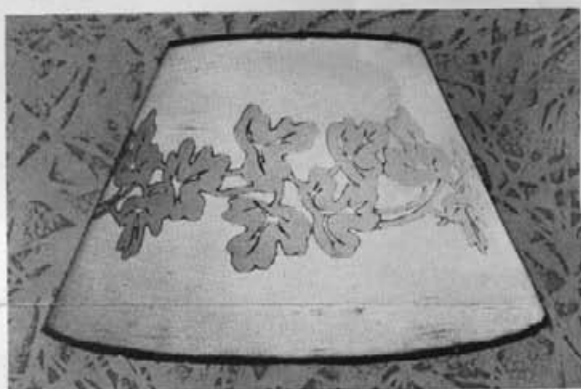

Morning Glory design;
Crystal Applique on
Natural—

12" — \$3.25
16" — 5.00
18" — 6.00

No. 823 A

Water Plant design;
Silver Applique on
Green—

12" — \$1.75
16" — 3.00
18" — 3.50

No. 1012 B

Chinese Flower design;
Gold Applique on
Strawberry—

12" — \$2.25
16" — 3.75
18" — 4.50

No. 1018 A

Gold Applique on
Amber—

12" — \$1.75
16" — 3.00
18" — 3.50

No. 1026 B

Oak Leaf design;
Crystal Applique on
Natural—

12" — \$2.25
16" — 3.75
18" — 4.50

No. 1039 C

Gold Applique on
Old Ivory—

12" — \$3.25
16" — 5.00
18" — 6.00

(This design is also
unusually effective in
Crystal Applique)

MARSHALL STUDIOS, INC., wish to announce substantial reductions in the wholesale prices of Marshall Lampshades. These reductions, which in some instances amount to 35 per cent, have been made possible by lower material and labor costs.