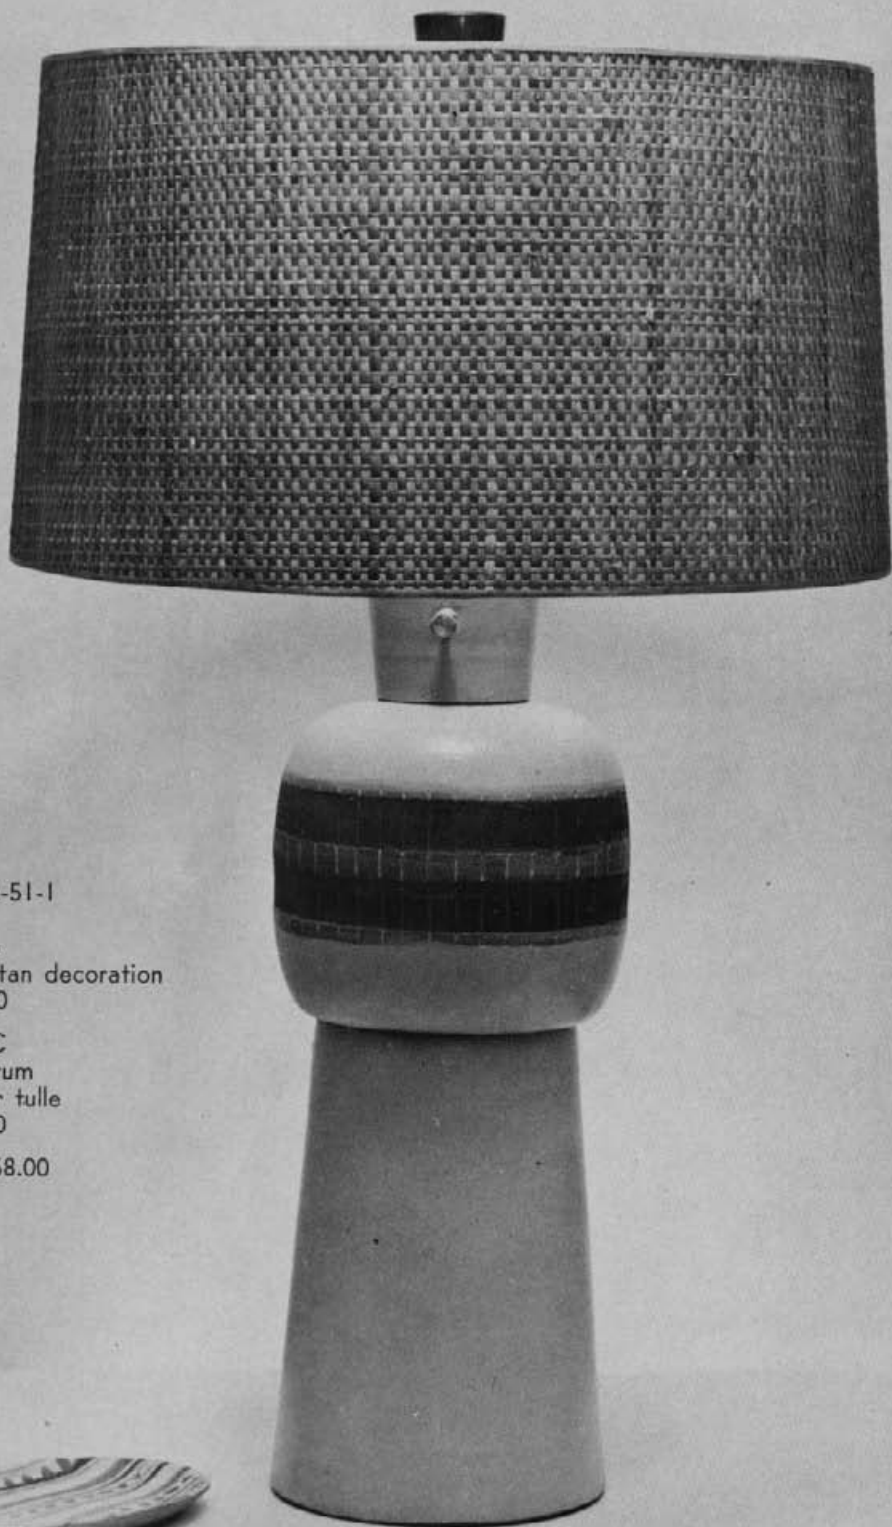

Lamp M102-51-1
height 32"
matte white
brown and tan decoration
retail $40.00

Shade T1/C
18-11-19 drum
Madagascar tulle
retail $18.00

complete $58.00