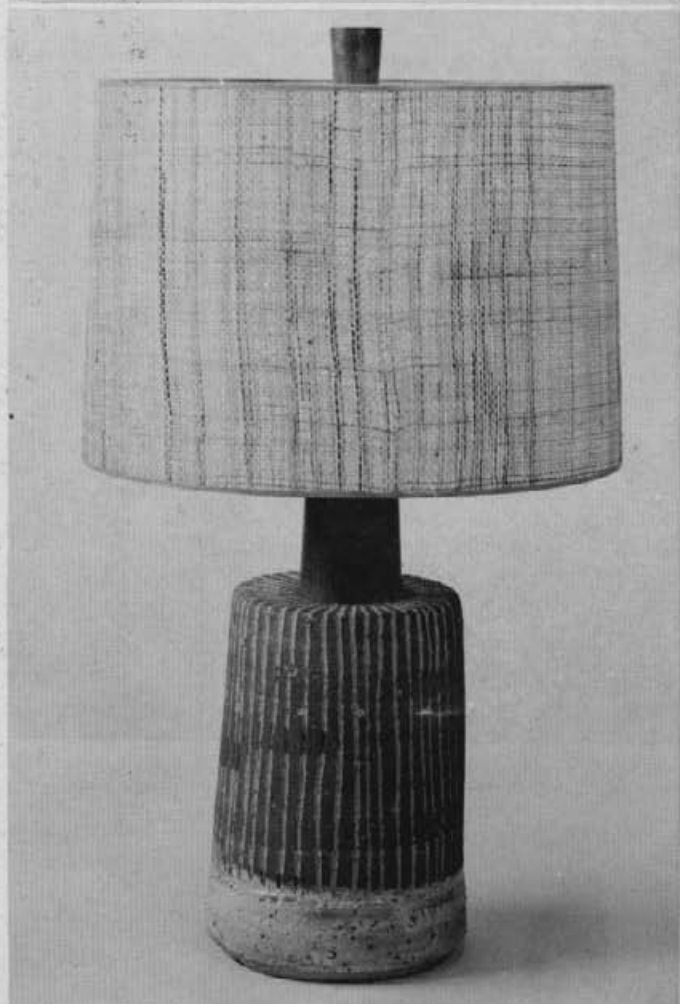

Lamp P157-3
height 31"
matte dark brown
incised decoration
retail $38.00

Shade F9/B
17-13-18 drum
strawcloth
retail $12.00

complete $50.00