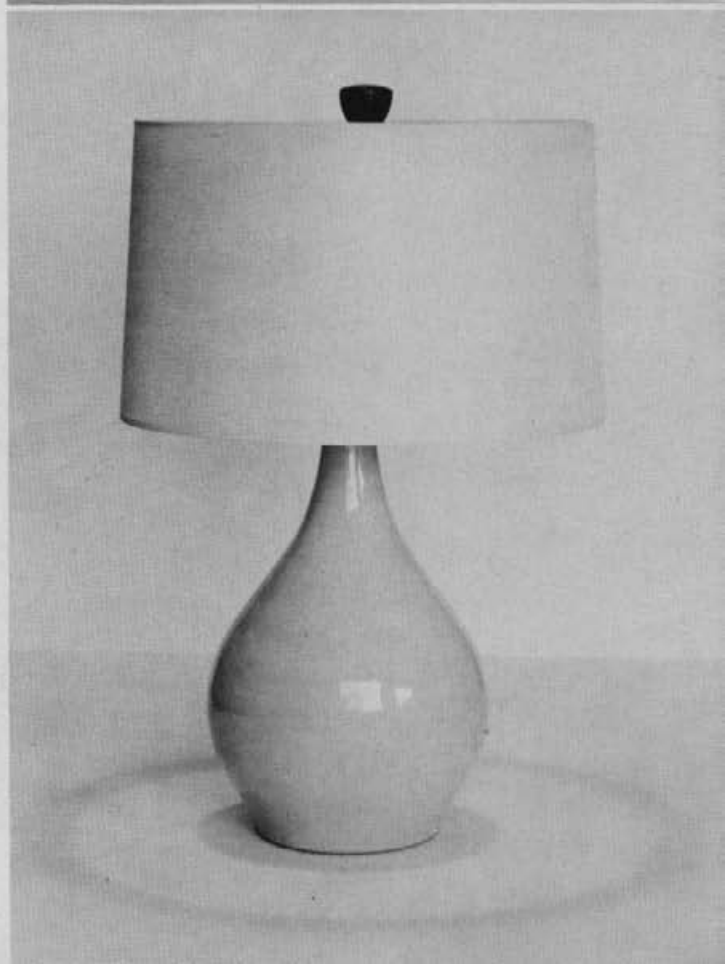

Lamp M101-23
height 25"
gloss white
retail $22.50

Shade FGW232/B
16" neo drum
white theatrical gauze
retail $10.00
complete $32.50