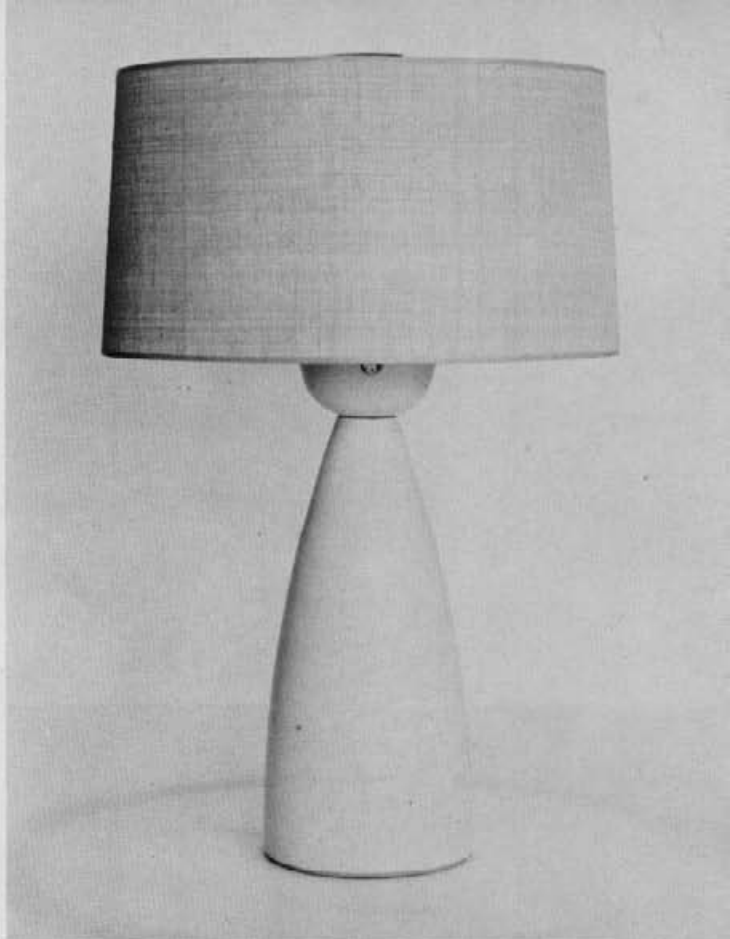

Lamp M50-28
height 28"
matte white
retail $30.00

Shade F8/B
17-10-18 drum
pandanus
retail $12.00
complete $42.00