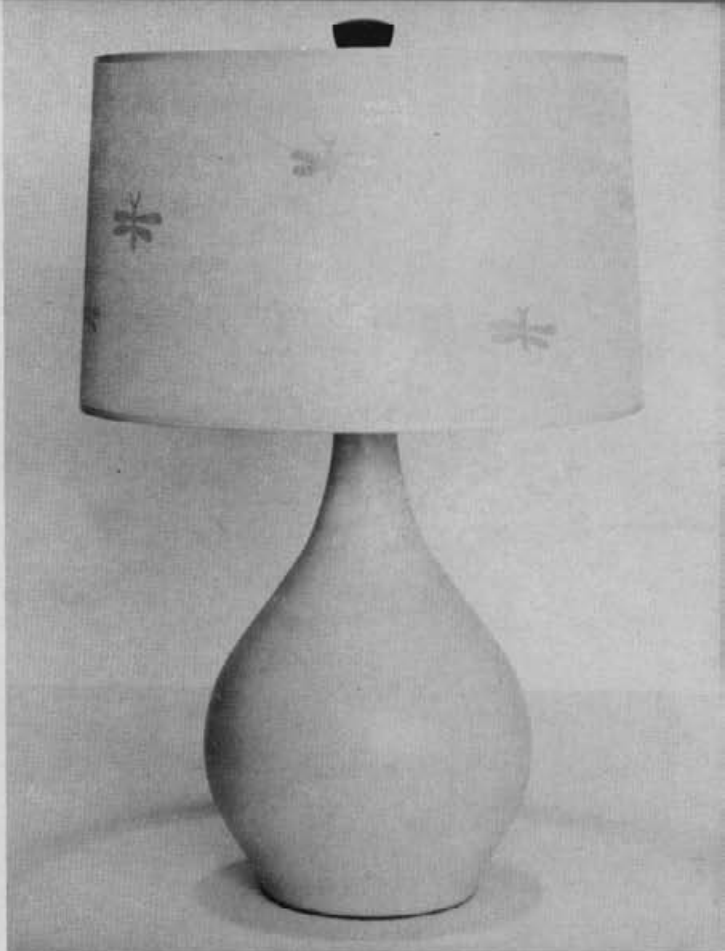

Shade G51/B
16" neo drum
tan goatspun
retail \$10.00
complete \$37.50

Lamp M101-28
height 25"
matte white
retail \$22.50

Shade 5566/C
16" neo drum
white theatrical gauze
gold dragonfly
retail \$12.50
complete \$35.00