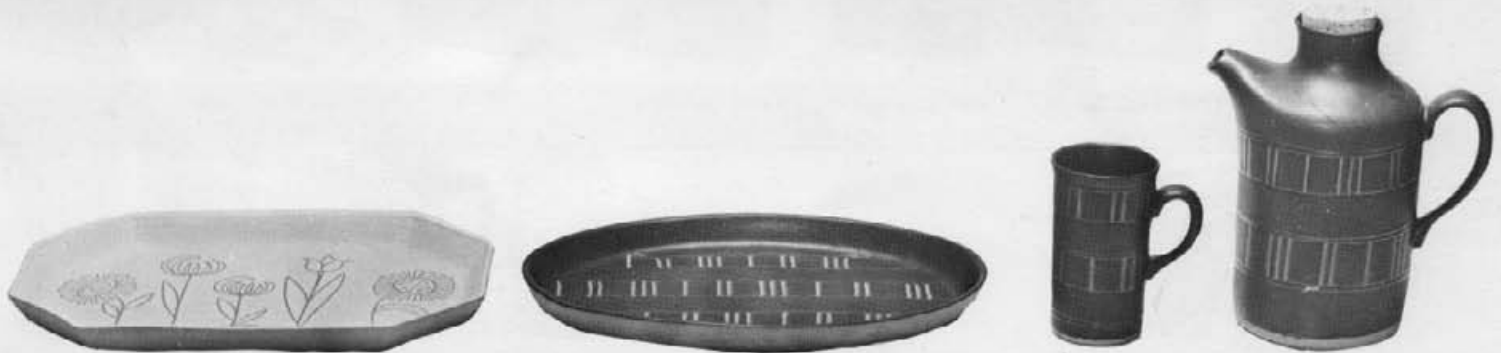

OC105-28-189 10 1/2" x 9 1/4" OC85-28-189 8 1/2" x 7 1/4" OC4-28-189 cup OC55-28-189 soup M21-28 creamer M24-28 sugar
Matte white glaze, #28; incised decoration.

257-23-D41 10" dia. x 4" deep 257-45-D24 10" dia. x 4" deep M76-45-D24 M71-45-D24 M76-65 M71-65
Shiny white glaze, blue green bands. Matte black glaze, incised decoration.