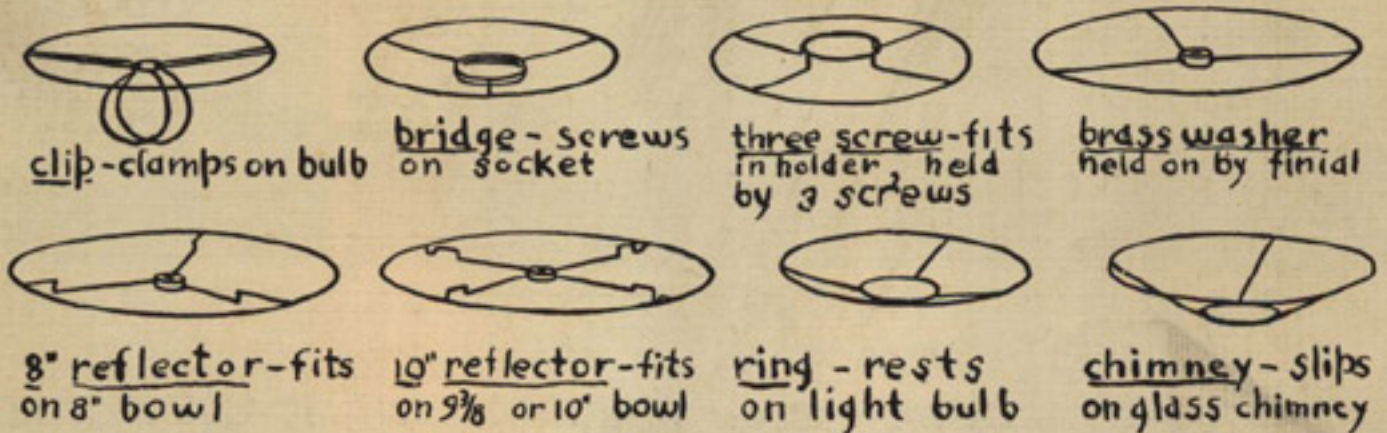

TO THE CUSTOMER

This Catalog shows all of the essential numbers in our line of hand made parchment lampshades. If you have any requirements not covered by the designs here shown, please write us, submitting sketch, and let us quote a price.

Our unique service enables our customers to use any combination of colors shown on our color charts or to send in special color samples to be matched. The designs in this catalog are applied on any of our standard shapes listed in the price list at no extra cost. There is, however, an additional charge of 50% for special sizes to cover the decorator's time in making special patterns, which cannot be used again.

IMPORTANT: Our shades can be cleaned indefinitely by simply using mild soap and a damp cloth. Mottling can be eliminated and the shades brightened by a light application of mineral oil on the inside.

MUCH DELAY IN SHIPMENT WILL BE ELIMINATED BY A CAREFUL STUDY OF OUR PRICE LIST. All information necessary to ordering is contained in this list and it will be to our mutual benefit if you will give fitter, size, color, etc., so that time will not be lost in correspondence regarding information which has been omitted.

STANDARD FITTERS

S T A N D A R D   S H A P E S