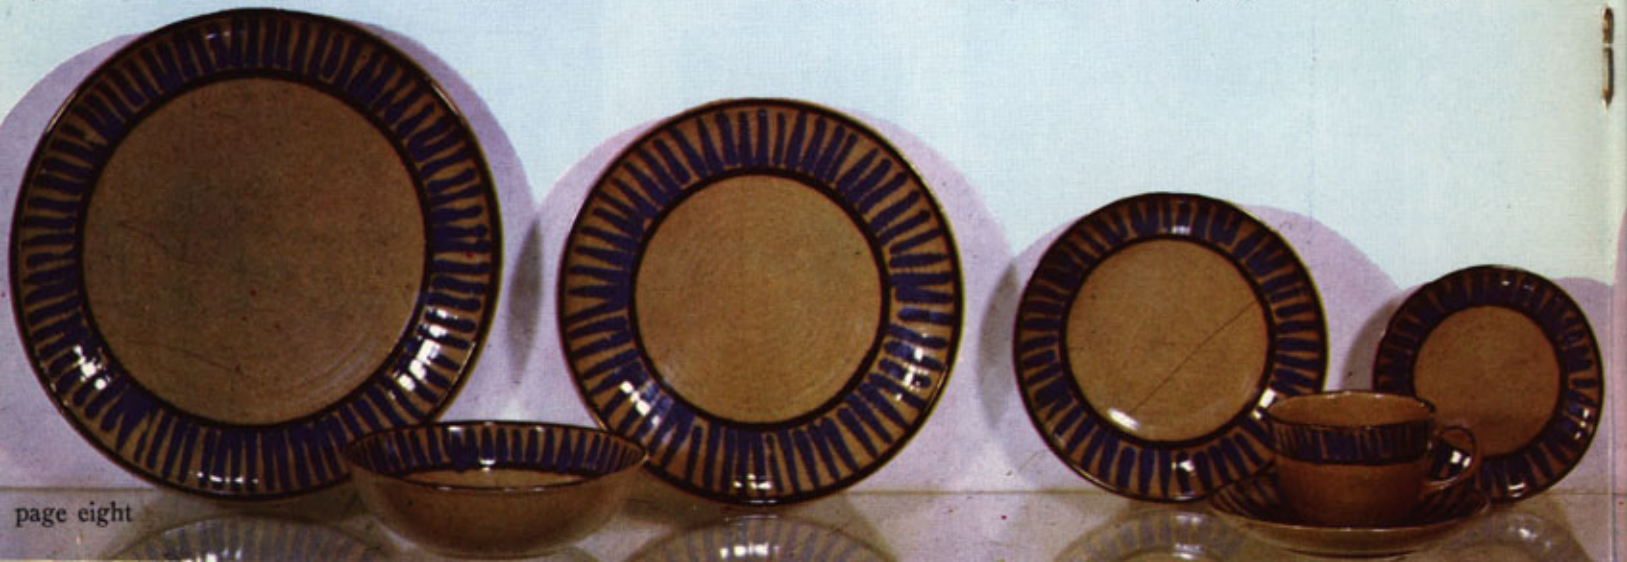

J6-72-D27
saucer
pink & brown
\$2.50

J5-72-D27
bread & butter
pink & brown
\$2.50

Below

J11-14-D28B
11" dinner pl.
tan & blue
\$5.00

J65-14-D28B
soup bowl
tan & blue
\$3.50

J9-14-D28B
9" lunch plate
tan & blue
\$3.50

J7-14-D28B
salad plate
tan & blue
\$3.00

J4-14-D28B
cup
tan & blue
\$3.50

J6-14-D28B
saucer
tan & blue
\$2.50

J5-14-D28B
bread & butter
tan & blue
\$2.50

Above

J11-73-D39
11" dinner pl.
grey
\$5.00

J65-73-D39
soup bowl
grey
\$3.50