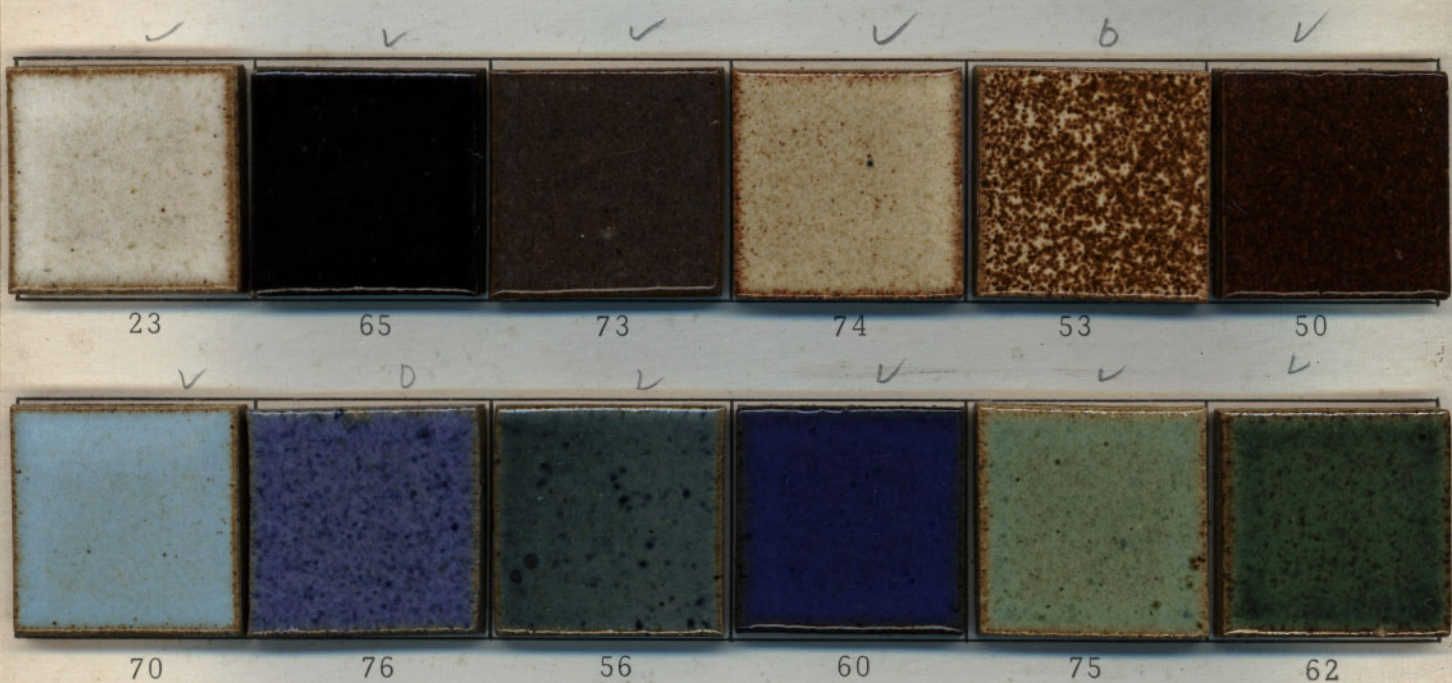

Decorations that may be used on all our ware

28-D9

11-D36
green

23-D28
65 60 62

28-D46
blue & brown

28-D27
green

28-D47
gr. br. blk.

Tile shapes actual size

Glazes may vary slightly from samples shown on this chart

Shiny glazes

Cost of tile chart is \$2.00