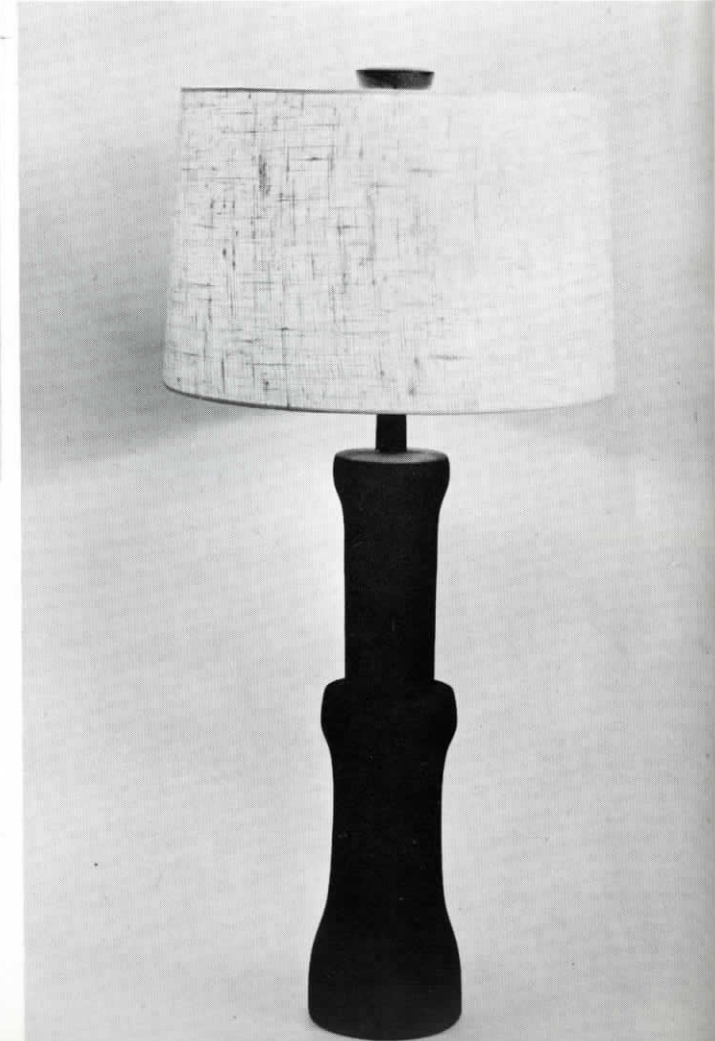

Lamp P157-3
height 31"
matte brown and light
grey, incised
$38.00 retail

Shade F9/B
17-13-18 drum
strawcloth
$13.00 retail
$51.00 complete retail

Lamp M152-45
height 38 1/2"
matte black
$30.00 retail

Shade LP232/B
17-13-18 drum
white peasant linen
$13.00 retail
$43.00 complete retail