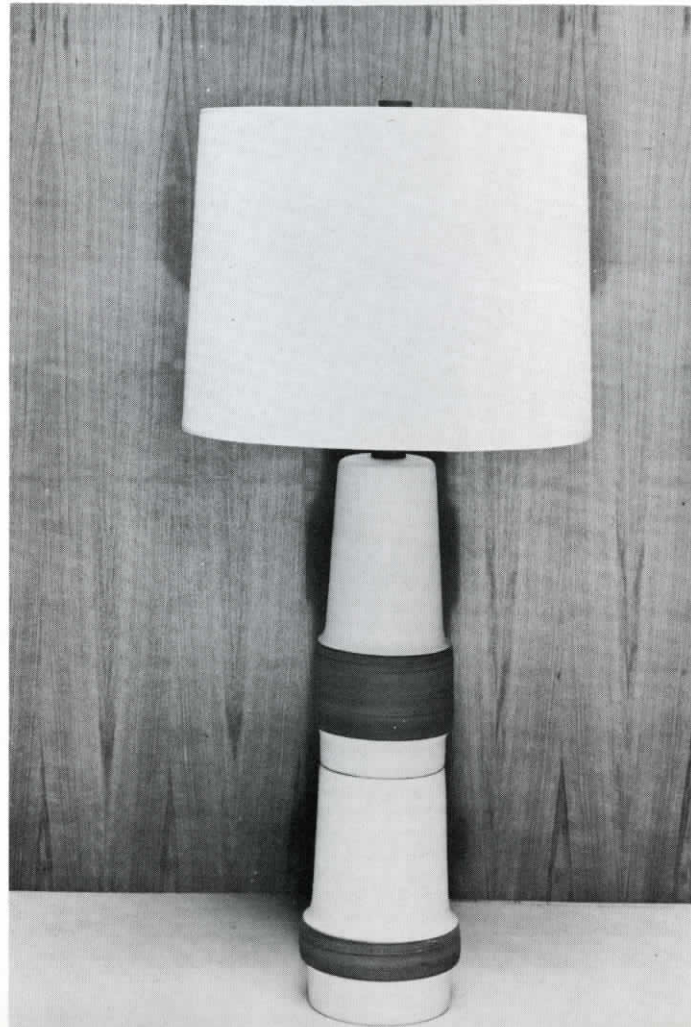

Lamp M145-45-5
height 44"
matte black
incised decoration
$40.00 retail

Shade LPN232/B
19-15 $\frac{1}{2}$ -20
natural peasant linen
$15.50 retail

$55.50 complete retail