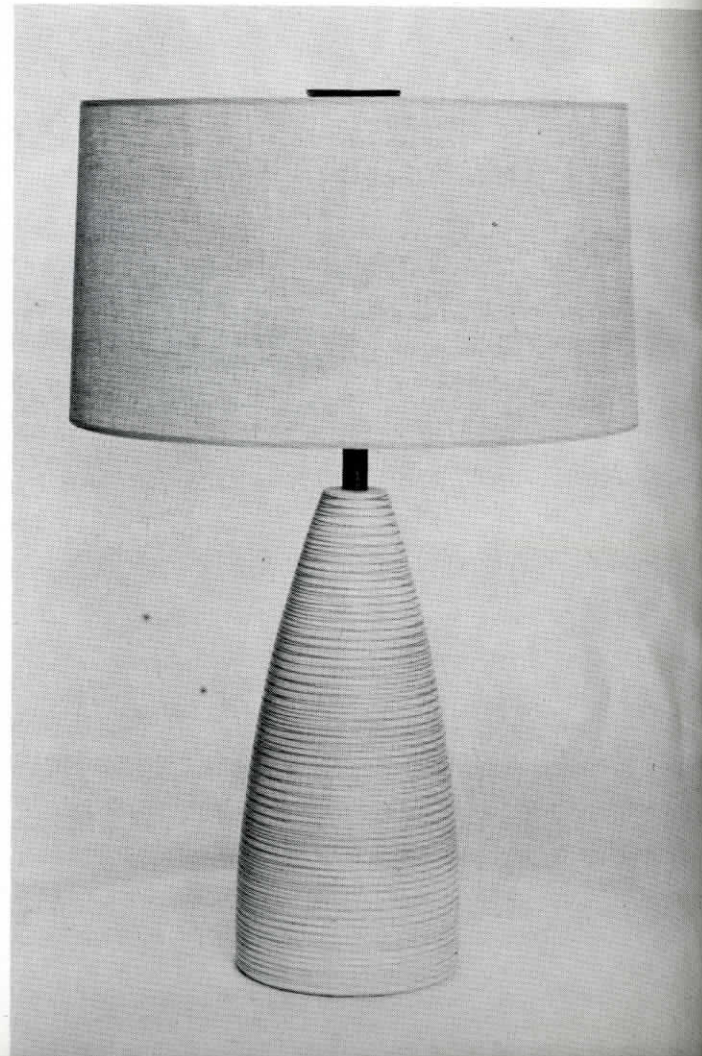

Shade FG232/B
17-10-18 drum
natural theatrical
gauze
\$13.00 retail

\$43.00 complete retail

Lamp M55-30
height 38"
matte dark brown
\$40.00 retail

Shade LPN232/B
20-13-22 drum
natural peasant linen
\$19.00 retail