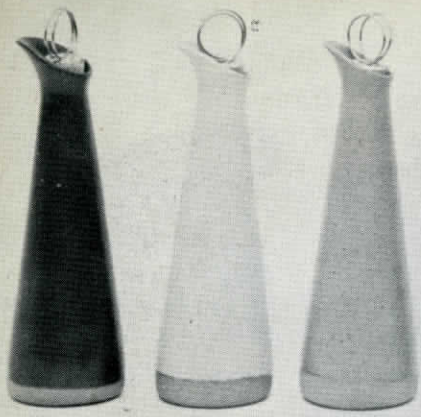

M122-94-50
covered bowl,
gloss dark
brown, 6" dia.
$4.50

M-94-28
footed bowl,
matte white
6" diameter
$2.50

M77-45, M77-28,
M77-11 cruets
black, white,
and tan
7 1/2" high
$2.50 each