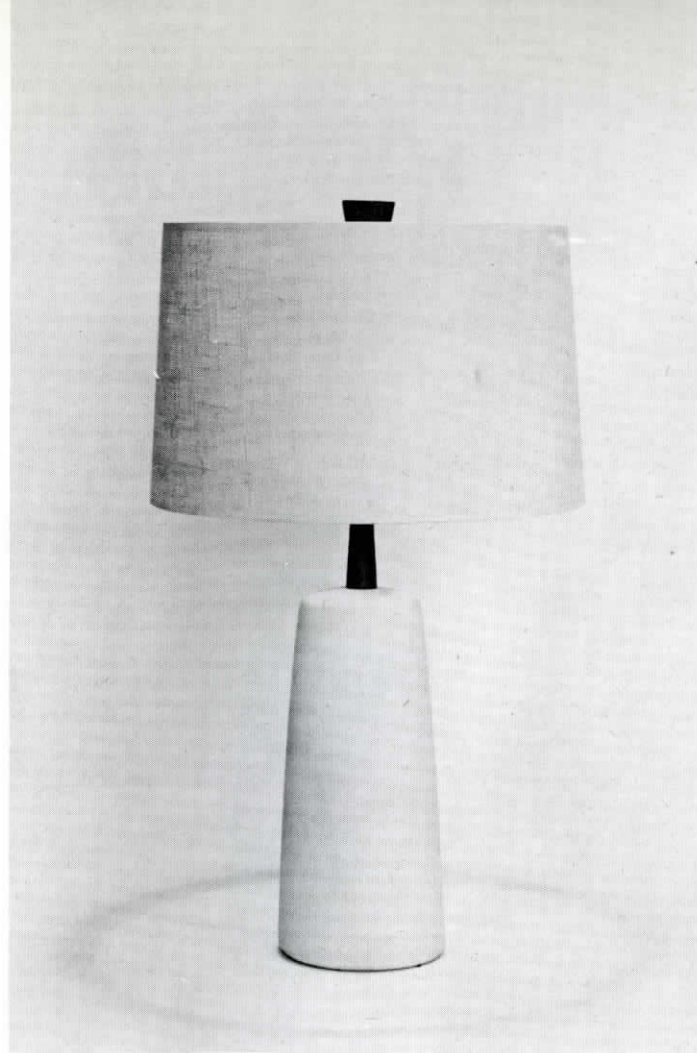

Lamp M141-30
height 23"
matte dark brown
$10.00 retail

Shade GSI/B
14" neo drum
tan goatspun
$9.50 retail

$19.50 complete retail