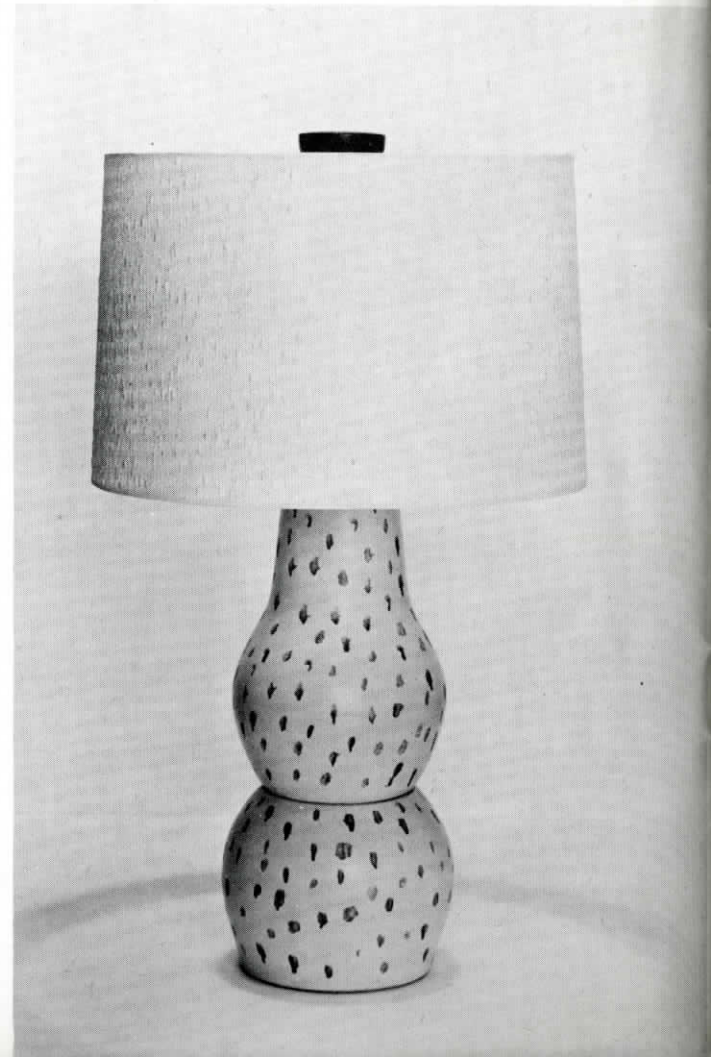

\$48.00 complete retail

Lamp M141-28
height 23"
matte white
\$10.00 retail

Shade LP232/B
14" neo drum
white peasant linen
\$9.50 retail

\$19.50 complete retail

Lamp M121-51-1
height 31"
matte brown and white
\$38.00 retail