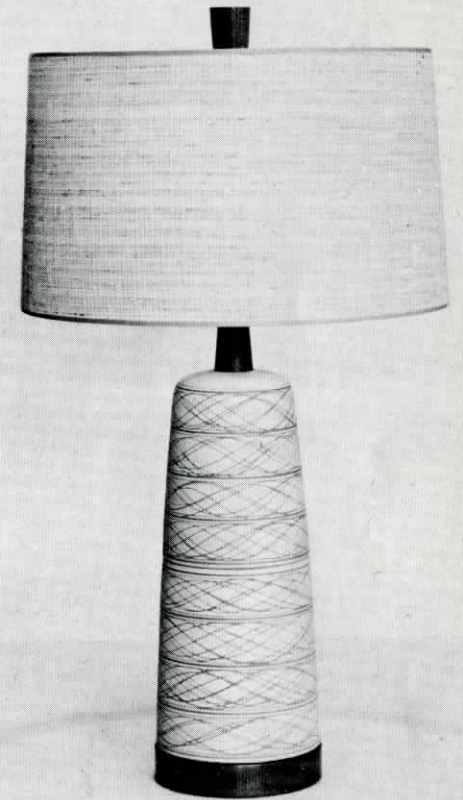

Lamp M85-51-1
height 32"
matte white
incised decoration
$40.00 retail

Shade F13/C
17-11-18 drum
tan Texana
$16.50 retail
$56.50 complete retail