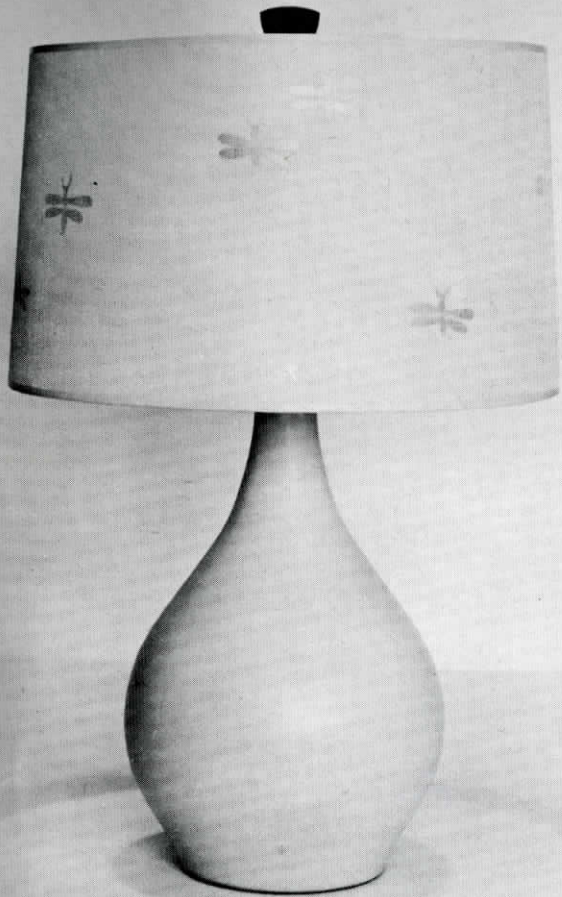

Lamp M101-28
height 25"
matte white
$22.50 retail
Shade 5566/C
16" neo drum
white gauze
gold dragonfly
$14.00 retail
$36.50 complete retail