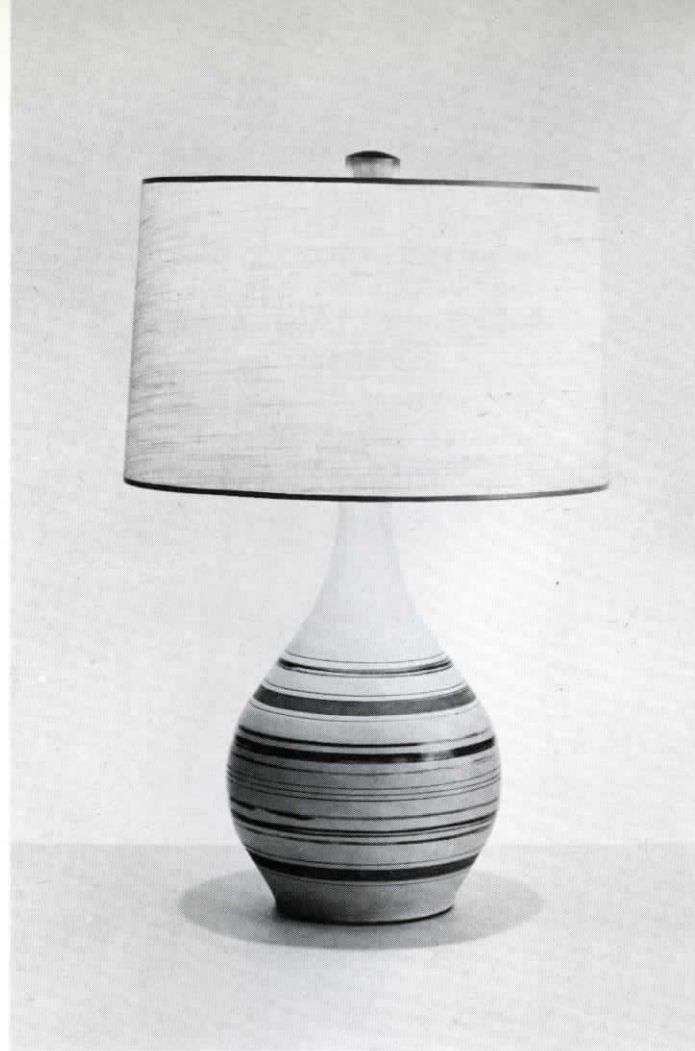

Lamp M85-2
height 32"
textured clay,
browns and tans
$44.00 retail

Shade GS2-309/C
17-12-18 drum
mocha goatspun
$16.50 retail
$60.50 complete retail

Lamp M101-35-2
height 25"
matte textured grey,
horizontal incising
$27.50 retail
Shade FG232/B
16" neo drum
natural theatrical
gauze
$11.00 retail
$38.50 complete retail